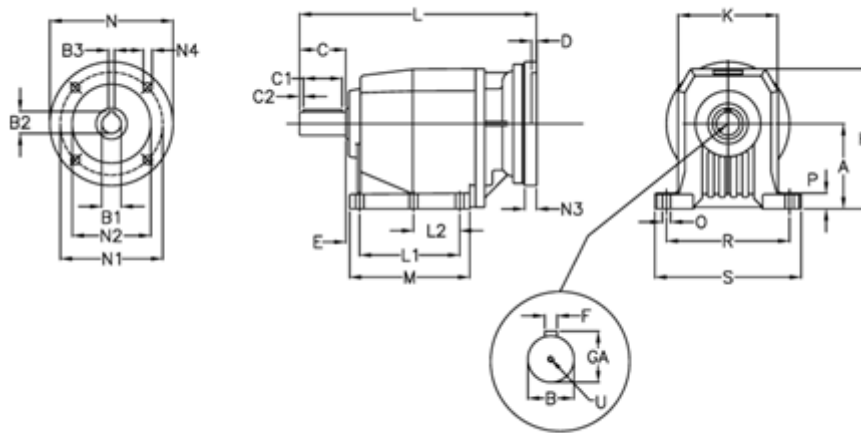

Data Sheet

Article number: 40600802401255
 Description: Helical gearbox
 C802P-24-P160B5

Measures

A = 250	D = 6.0	L2 = 0.0	P = 35
B = 80	E = 33	M = 277.0	R = 370
B1 = 42	F = 22	N = 350	S = 440
B2 = 45.3	GA = 85.0	N1 = 300	U = M20x42
B3 = 12	H = 420	N2 = 250	
C = 140	K = 320	N3 = 23	
C1 = 110	L = 635.0	N4 = 18	
C2 = 15	L1 = 210.0	O = 26	